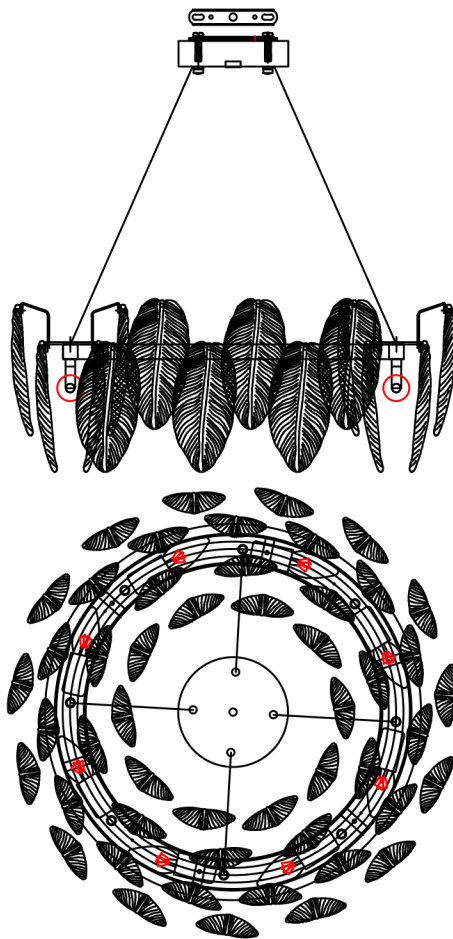

Installation instructions

07680-60, 36

8 x E14 Max 40W

Collection: Neoclassic
Ceiling Lamps
AC 220V 50-60Hz