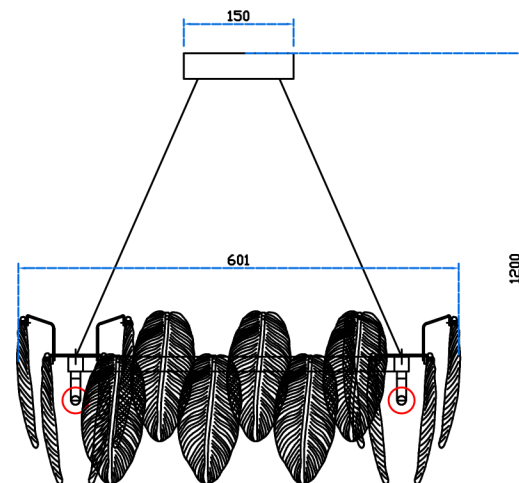

Installation instructions

07680-60, 36

8 x E14 Max 40W

Collection: Neoclassic
Ceiling Lamps
AC 220V 50-60Hz